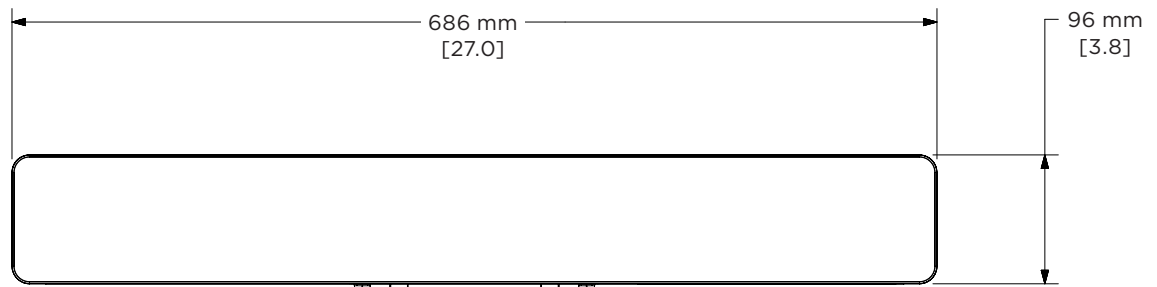

TECHNICAL DATA

Bose Videobar VB1

all-in-one USB conferencing device

Dimensions

Top View