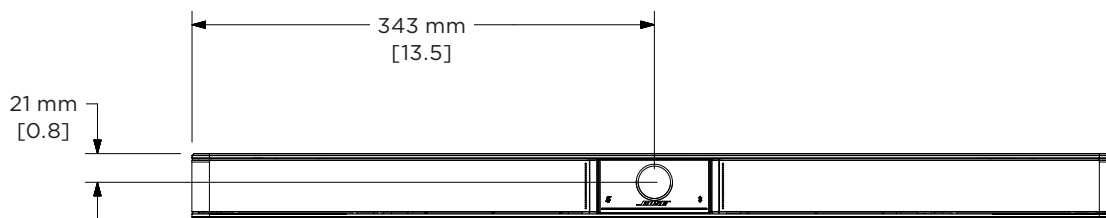

Dimensions

Top View

Rear View

Front View

Right View

DIMENSIONS APPLY TO BOTH SIDES

Bose, Bose Work, and Videobar are trademarks of Bose Corporation. Android, Chrome, Chromebook, Hangouts and other marks are trademarks of Google LLC. The *Bluetooth*® word mark and logos are registered trademarks owned by Bluetooth SIG, Inc. and any use of such marks by Bose Corporation is under license. DisplayLink® is the registered trademark of DisplayLink Corp. in the EU, the US, and other countries. The terms HDMI and HDMI High-Definition Multimedia Interface, and the HDMI logo are trademarks or registered trademarks of HDMI Licensing Administrator, Inc. macOS is a trademark of Apple Inc. USB Type-C® and USB-C® are registered trademarks of USB Implementers Forum and are only intended for use with products based on and compliant with the USB Type-C® cable and connector specification. Wi-Fi is a registered trademark of Wi-Fi Alliance®. Zoom is a trademark of Zoom Video Communications, Inc. All other trademarks are the property of their respective owners.