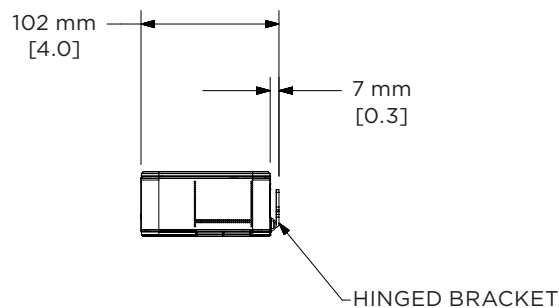

Dimensions

Top View

Rear View

Front View

Right View

DIMENSIONS APPLY TO BOTH SIDES

Bose, Bose Work, and Videobar are trademarks of Bose Corporation. Android, Chrome, Chromebook, Hangouts and other marks are trademarks of Google LLC. The *Bluetooth*® word mark and logos are registered trademarks owned by Bluetooth SIG, Inc. and any use of such marks by Bose Corporation is under license. DisplayLink® is the registered trademark of DisplayLink Corp. in the EU, the US, and other countries. The terms HDMI and HDMI High-Definition Multimedia Interface, and the HDMI logo are trademarks or registered trademarks of HDMI Licensing Administrator, Inc. macOS is a trademark of Apple Inc. USB Type-C® and USB-C® are registered trademarks of USB Implementers Forum and are only intended for use with products based on and compliant with the USB Type-C® cable and connector specification. Wi-Fi is a registered trademark of Wi-Fi Alliance®. Zoom is a trademark of Zoom Video Communications, Inc. All other trademarks are the property of their respective owners.