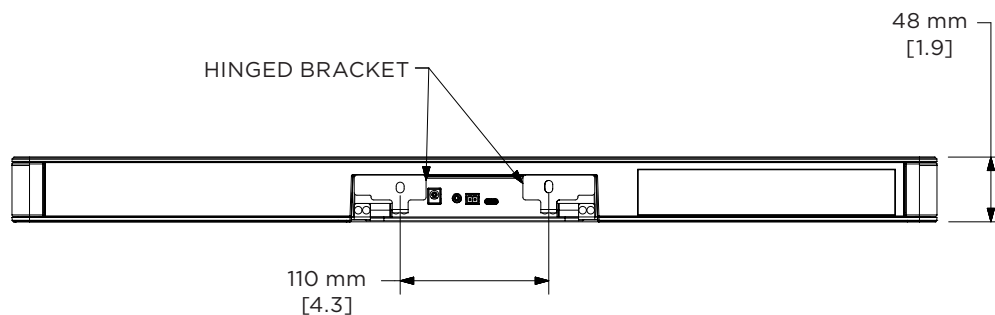

TECHNICAL DATA

Bose Videobar VB1

all-in-one USB conferencing device

Dimensions

Rear View

DIMENSIONS APPLY TO BOTH SIDES

Bose, Bose Work, and Videobar are trademarks of Bose Corporation. Android, Chrome, Chromebook, Hangouts and other marks are trademarks of Google LLC. The *Bluetooth*® word mark and logos are registered trademarks owned by Bluetooth SIG, Inc. and any use of such marks by Bose Corporation is under license. DisplayLink® is the registered trademark of DisplayLink Corp. in the EU, the US, and other countries. The terms HDMI and HDMI High-Definition Multimedia Interface, and the HDMI logo are trademarks or registered trademarks of HDMI Licensing Administrator, Inc. macOS is a trademark of Apple Inc. USB Type-C® and USB-C® are registered trademarks of USB Implementers Forum and are only intended for use with products based on and compliant with the USB Type-C® cable and connector specification. Wi-Fi is a registered trademark of Wi-Fi Alliance®. Zoom is a trademark of Zoom Video Communications, Inc. All other trademarks are the property of their respective owners.

For additional specifications and application information, please visit PRO.BOSE.COM.
Specifications subject to change without notice. 1/2021